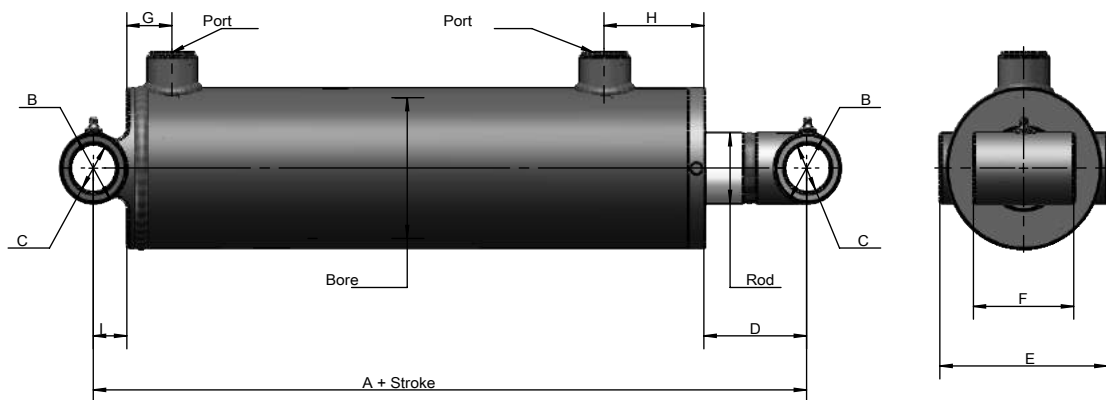

**WT WELDED TUBE DOUBLE ACTING CYLINDER WITH:**

**ROD:** Steel 1045, rod with 28-32 HRC hardness, 0.001"chrome thickness. ASTM B117-18 salt spray testing up to 96 hours.

**TUBE:** Precision honed steel for extended seal life.

**GLAND:** Ductile Iron ASTM A536 65-45-12.

**PISTON:** Ductile Iron ASTM A536 65-45-12 for increased durability.

**END/FRONT MOUNTS:** Steel casting cross tube with grease zerk.

**PIN:** Steel, zinc plated.

Standard color is Black. Custom colors are available.

\*All DIMENSIONS ARE INCHES.

BORE	ROD	PORT	A	B	C	D	E	F	G	H	I
1.50"	1.00"	SAE 4	8.00"	1.25"	0.764"	2.913"	2.25"	2.00"	0.929"	2.129"	0.625"
2.00"	1.25"	SAE 6	8.00"	1.50"	1.015"	2.844"	2.75"	2.25"	0.894"	1.937"	0.750"
2.50"	1.50"	SAE 8	8.00"	1.50"	1.015"	2.654"	3.25"	2.25"	0.894"	1.925"	0.750"
3.00"	1.50"	SAE 8	8.00"	1.50"	1.015"	2.301"	3.75"	2.25"	1.012"	2.244"	0.750"
3.50"	1.75"	SAE 8	10.00"	2.00"	1.265"	3.980"	4.25"	2.25"	1.012"	2.248"	1.000"
4.00"	2.00"	SAE 8	10.00"	2.25"	1.515"	3.934"	4.75"	2.50"	1.012"	2.244"	1.126"
5.00"	2.50"	3/4NPT	11.00"	2.50"	1.515"	2.750"	5.75"	4.00"	1.500"	2.272"	0.787"